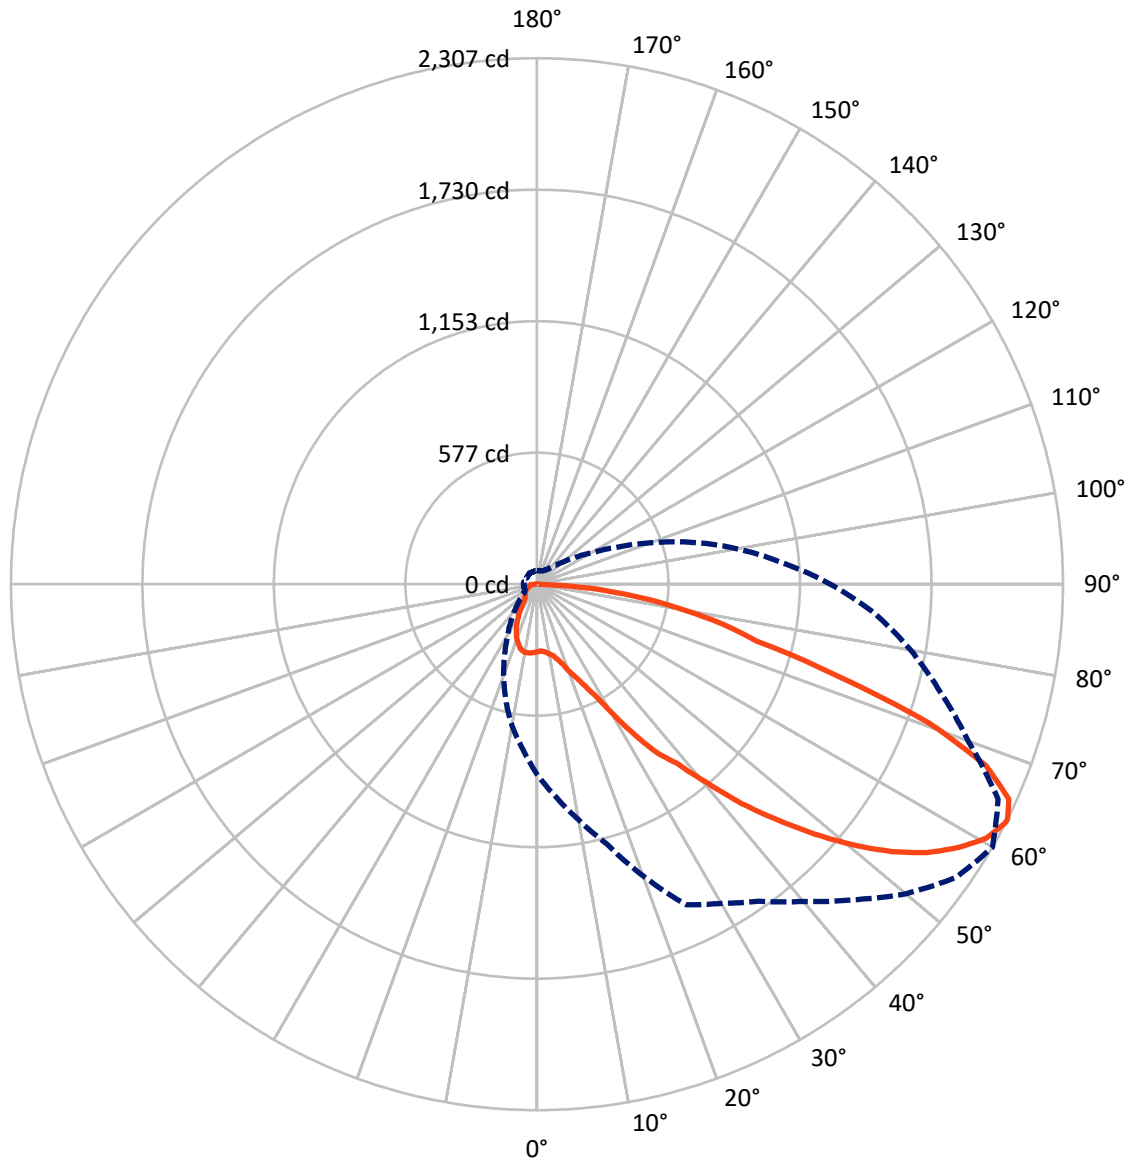

REPORT NUMBER: P153047

CATALOG NUMBER: TMU-F01-LED-E-U-SLL-7060

Iso-Footcandle Lines of Horizontal Illumination

✕ Max cd
 - - - 1/2 Max cd

Based on 10 foot mounting height. Maximum calculated value = 5.9 fc
 Type IV - Short - Non-Cutoff

REPORT NUMBER: P153047
CATALOG NUMBER: TMU-F01-LED-E-U-SLL-7060

Luminous Intensity Polar Plot

— Vertical Plane Through 60-Deg Lateral - - - Horizontal Cone Through 63-Deg Vertical

REPORT NUMBER: P153047

CATALOG NUMBER: TMU-F01-LED-E-U-SLL-7060

FLUX DISTRIBUTION:

		Downward	Upward	Total
House Side	Lumens	511.1	0.0	511.1
	% Fixture	21.7	0.0	21.7
Street Side	Lumens	1845.9	0.0	1845.9
	% Fixture	78.3	0.0	78.3
Total	Lumens	2356.9	0.0	2356.9
	% Fixture	100.0	0.0	100.0

ZONAL LUMENS:

Zone	Lumens	% Fixture
0°-10°	28.8	1.2
10°-20°	89.8	3.8
20°-30°	159.5	6.8
30°-40°	251.2	10.7
40°-50°	369.7	15.7
50°-60°	491.1	20.8
60°-70°	540.9	23.0
70°-80°	339.4	14.4
80°-90°	86.4	3.7
90°-100°	0.0	0.0
100°-110°	0.0	0.0
110°-120°	0.0	0.0
120°-130°	0.0	0.0
130°-140°	0.0	0.0
140°-150°	0.0	0.0
150°-160°	0.0	0.0
160°-170°	0.0	0.0
170°-180°	0.0	0.0
0°-90°	2356.9	100.0
0°-180°	2356.9	100.0