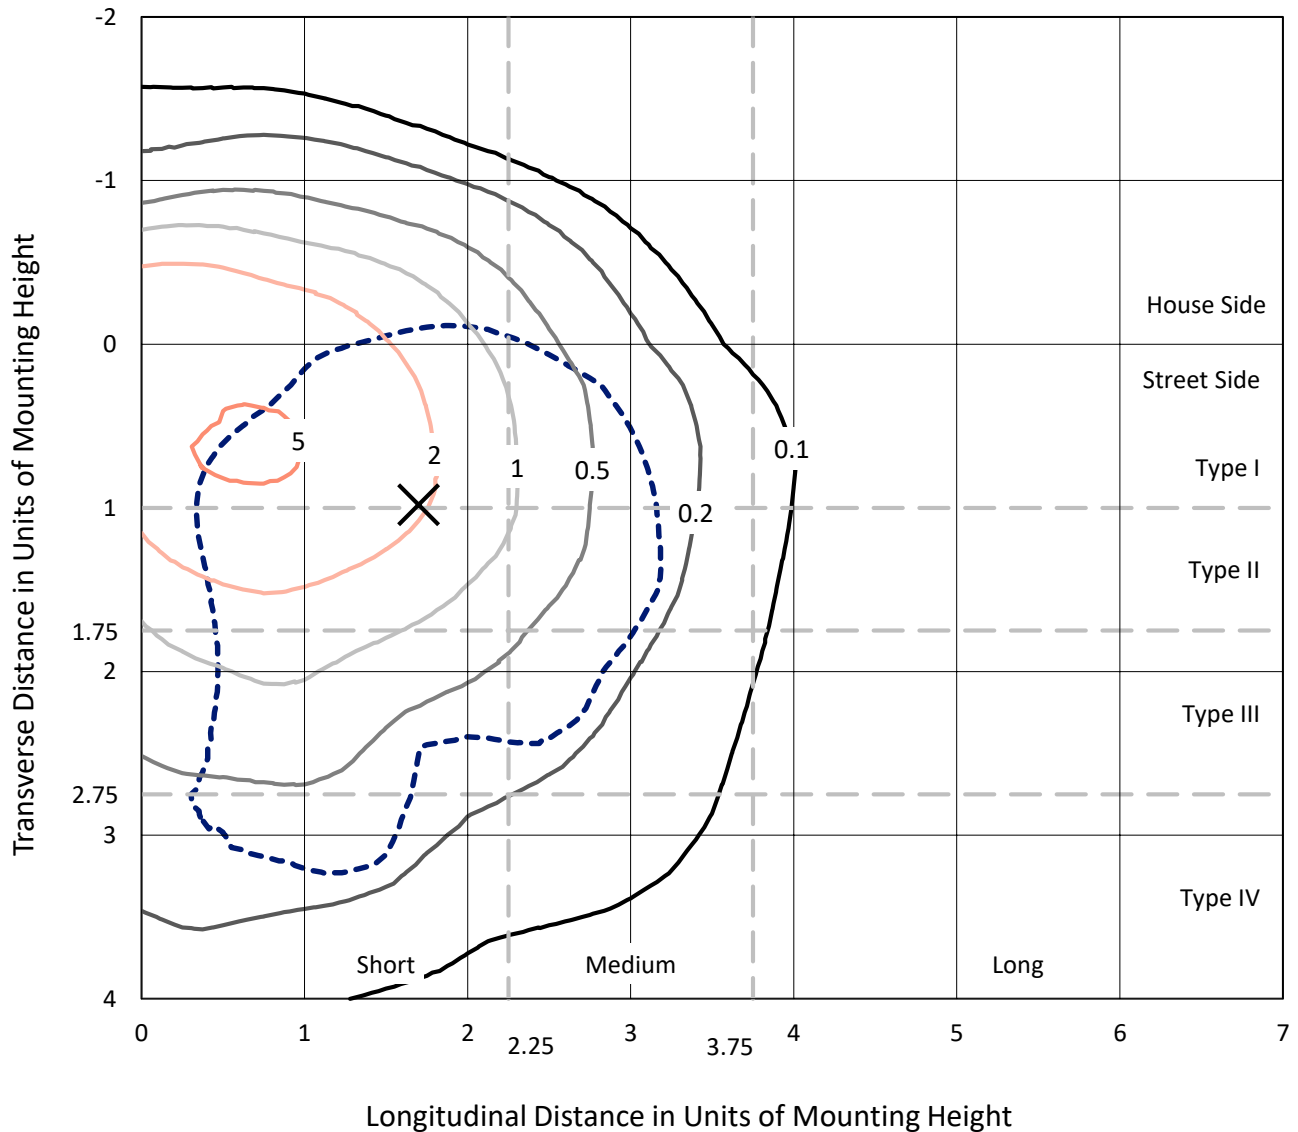

REPORT NUMBER: P153047

CATALOG NUMBER: TMU-F01-LED-E-U-SLL-7060

Iso-Footcandle Lines of Horizontal Illumination

✕ Max cd
- - - 1/2 Max cd

Based on 10 foot mounting height. Maximum calculated value = 5.9 fc
Type IV - Short - Non-Cutoff