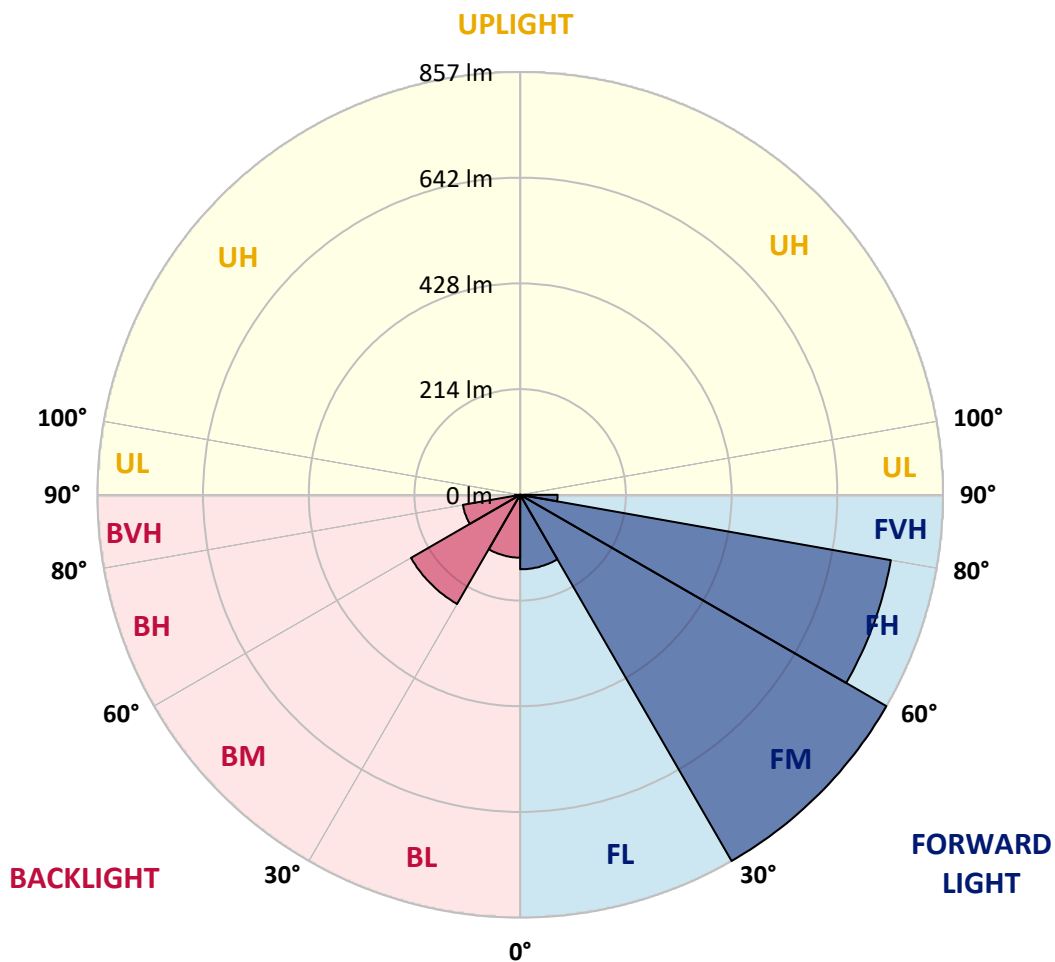

REPORT NUMBER: P153047

CATALOG NUMBER: TMU-F01-LED-E-U-SLL-7060

LUMINAIRE CLASSIFICATION SYSTEM LUMEN TABLE AND BUG RATING:

Zone	Lumens	% Fixture	Zone Rating/Lumen Limit		
			B	U	G
FL (0°-30°)	150.9	6.4			
FM (30°-60°)	856.6	36.3			
FH (60°-80°)	762.5	32.4			G1/1800
FVH (80°-90°)	75.9	3.2			G1/100
BL (0°-30°)	127.2	5.4	B1/500		
BM (30°-60°)	255.5	10.8	B1/1000		
BH (60°-80°)	117.8	5.0	B1/500		G1/500
BVH (80°-90°)	10.6	0.4			G1/100
UL (90°-100°)	0.0	0.0		U0/0	
UH (100°-180°)	0.0	0.0		U0/0	

BUG Rating: B1-U0-G1

Type IV Short